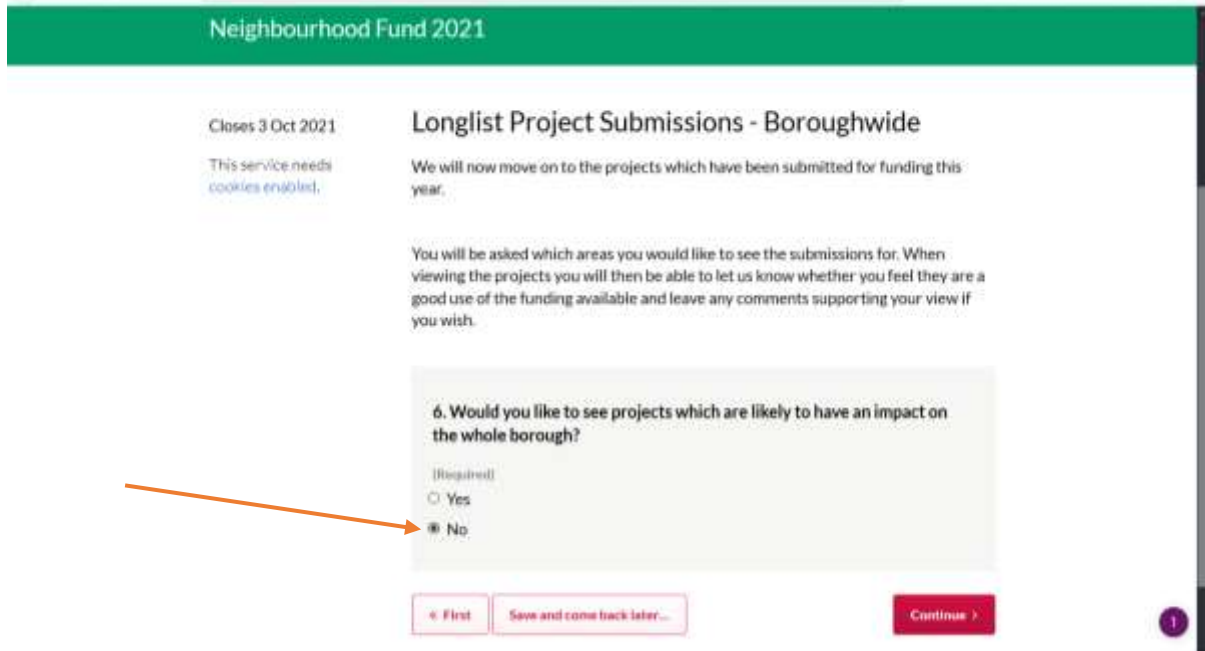

This is the first page, it asks general information

The screenshot shows a web browser window with the URL <https://sutton.citizenspace.com/environment/NeighbourhoodFund2021/consultation/subpage.2020-04-29.1641934545/>. The page contains a survey form with the following questions:

- 1. How did you hear about this consultation?**
A required dropdown menu with the text "-- Please Select --".
- 2. Please select your main interest in the borough:**
A required dropdown menu with the text "-- Please Select --".
- 3. Please select your Ward**
A required dropdown menu with "The Wrythe" selected.
- 4. Thinking about the borough as a whole, please rank the following categories. Your ranking should be according to how much you would like to see investment and improvement in each category.**

Scroll Down

The next page asks if you want to see all the applications in the entire borough. You can if you want to, there are a large number of them.

Or you can just narrow it down a bit and get to the section called **St Helier, The Wrythe & Wandle Valley**, which is the part where our application is .